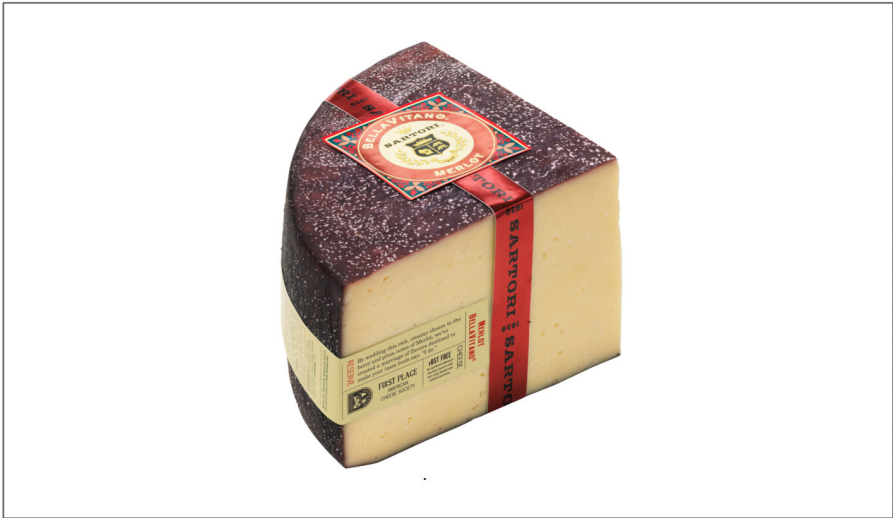

Sartori

28095 - Merlot Bella Vitano Quarter Wheel

Sartori BellaVitano Merlot Quarter Wheel

Nutrition Facts

Servings per Container 81
Serving size 28g

Amount per serving
Calories 114.94

% Daily Value*

Total Fat 9.44g 12%
Saturated Fat 5.38g 25%
Trans Fat 0.26g

Cholesterol 27.72mg 10%

Sodium 174.72mg 7%

Total Carbohydrate 0.08g 0%

Dietary Fiber 0g 0%

Total Sugars 0g

Includes 0g Added Sugar 0%

Protein 7.42g

Vitamin D 0.16mcg 0%

* Benefits

Sartori BellaVitano Merlot Quarter Wheel

Ingredients

BellaVitano cheese (pasteurized milk, cheese cultures, salt, enzymes), merlot wine (grapes, water, yeast)

⚠ Allergens

Contains:

Free From:

Handling Suggestions