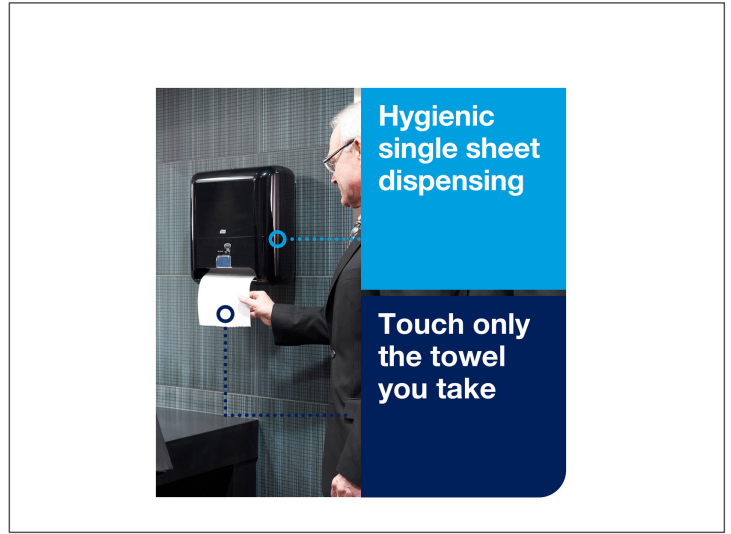

SCA TISSUE

307035 - Dispenser Towel Torkmatic S/O

The Tork Matic Hand Towel Dispenser with Intuition Sensor in Elevation Design gives your guests the ultimate no-touch hand drying experience. Tork Elevation dispensers have a functional, modern design that makes a lasting impression on your guests. Hygienic because guests touch only the towel they use. Adjustable towel length...