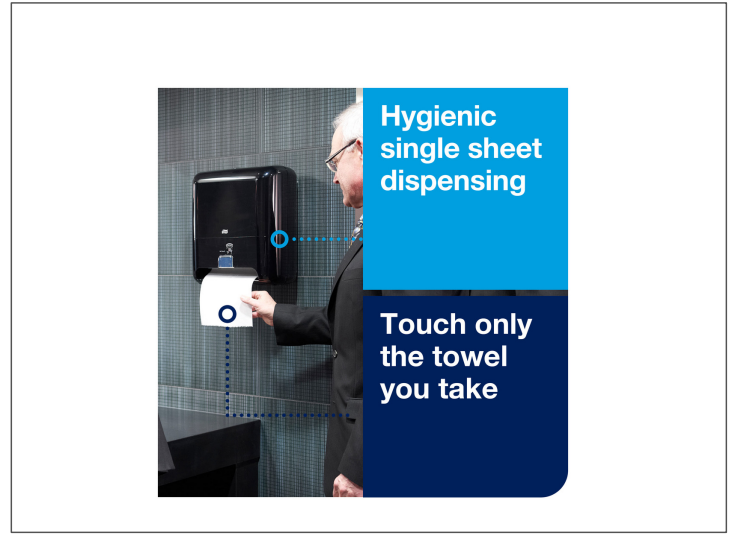

SCA TISSUE

307035 - Dispenser Towel Torkmatic S/O

The Tork Matic Hand Towel Dispenser with Intuition Sensor in Elevation Design gives your guests the ultimate no-touch hand drying experience. Tork Elevation dispensers have a functional, modern design that makes a lasting impression on your guests. Hygienic because guests touch only the towel they use. Adjustable towel length...