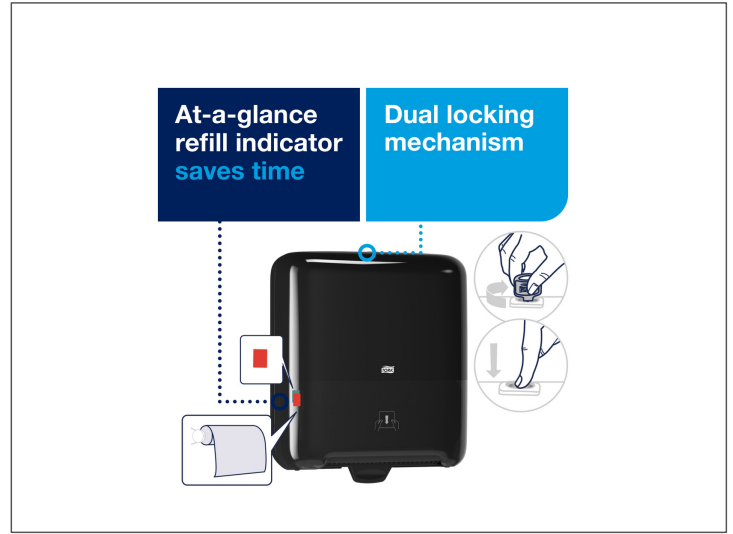

SCA TISSUE

636172 - Dispenser* Towel Torkmatic Black S/O

The Tork Elevation Matic Dispenser improves hygiene, reduces waste and helps save money with hands-free, controlled-consumption dispensing. Just one less thing to worry about. Reliable and durable, the Tork Matic, hands-free dispenser eliminates cross-contamination and improves hygiene. One-towel-at-a-time dispensing reduces ...

Long Description

Benefits

Tork Matic Hand Towel Roll Dispenser: + For washrooms with high traffic + Economical dispensing of towels + Top opening - lockable + Great for high-end washrooms + Viewing window + Simple installation + Low maintenance + ADA compliant