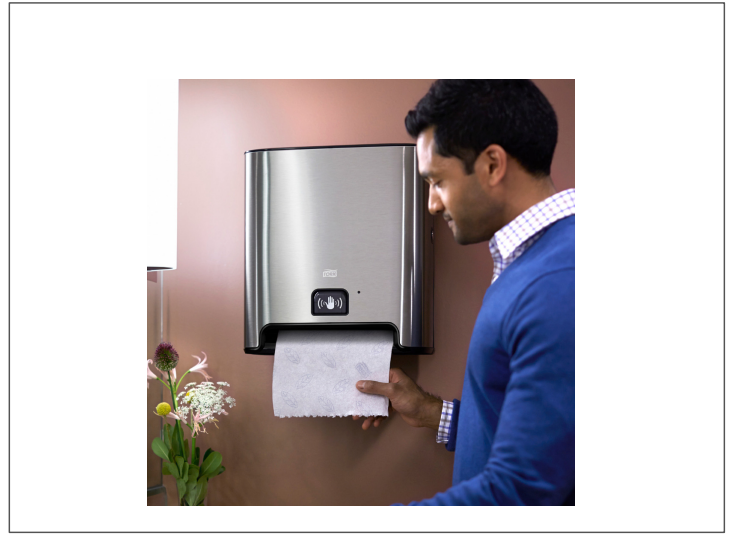

SCA TISSUE

636272 - Dispenser* Towel Tork Ss W/Sensor S/O

The Tork Matic Hand Towel Dispenser with Intuition Sensor in Image Design gives your guests the ultimate hand drying experience. Creating a sophisticated impression in the washroom is as important as the image your customers see when they first enter your building. The touch free, one-at-a-time dispensing reduces consumption ...

Long Description

Benefits

Side opening unit for quick and easy refills + Economical thanks to single-sheet output + Adjustable towel length + LED refill indication + For washrooms with high traffic + Viewing window + Simple installation + Low maintenance + ADA compliant