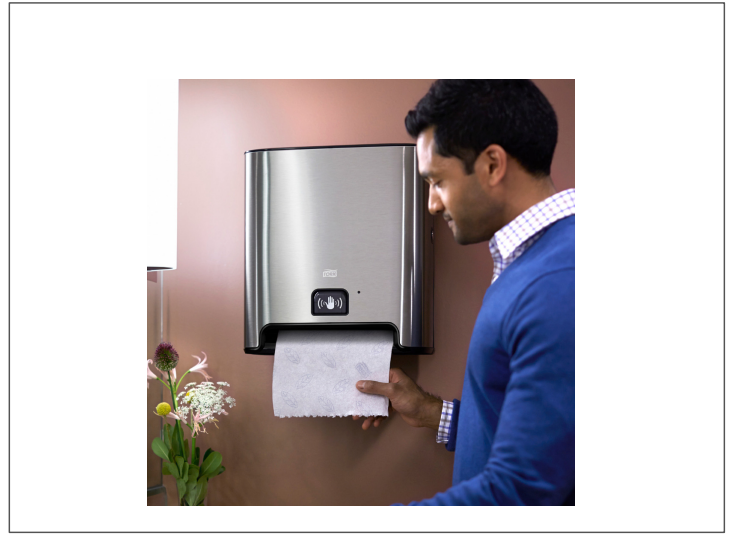

# 636272 - Dispenser\* Towel Tork Ss W/Sensor S/O

The Tork Matic Hand Towel Dispenser with Intuition Sensor in Image Design gives your guests the ultimate hand drying experience. Creating a sophisticated impression in the washroom is as important as the image your customers see when they first enter your building. The touch free, one-at-a-time dispensing reduces consumption ...

### Benefits

Side opening unit for quick and easy refills + Economical thanks to single-sheet output + Adjustable towel length + LED refill indication + For washrooms with high traffic + Viewing window + Simple installation + Low maintenance + ADA compliant