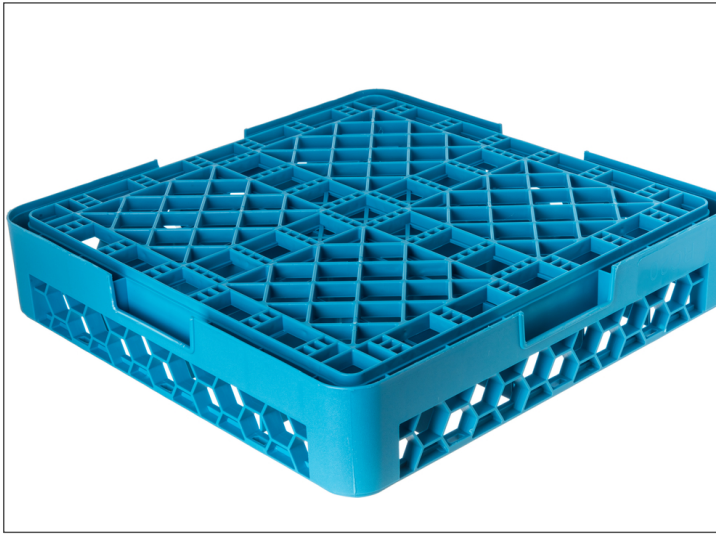

CARLISLE

750390 - Rack Dishwasher Cup 20 Comp Full Sz S/O

20-Compartment Divided Tilted Glass Rack

Long Description

Benefits

Product Specifications

Storage & Usage

N/A

Brand	Manufacturer	Product Category
CARLISLE	FELLERS/SPECIAL ORDER	Warewashing Racks

MFG #	SPC #	GTIN	Pack	Pack Desc.
RC2014	750390	10077838119560	1	1/1

Gross Weight	Net Weight	Country of Origin	Kosher	Child Nutrition
5.37lb	5.37lb	USA		No

Shipping Information						
Length	Width	Height	Volume	TlxHI	Shelf Life	Storage Temp From/To
19.75in	19.75in	4in	0.9ft3	1x1	1DAYS	40°F / 111°F

CARLISLE

750390 - Rack Dishwasher Cup 20 Comp Full Sz S/O

20-Compartment Divided Tilted Glass Rack