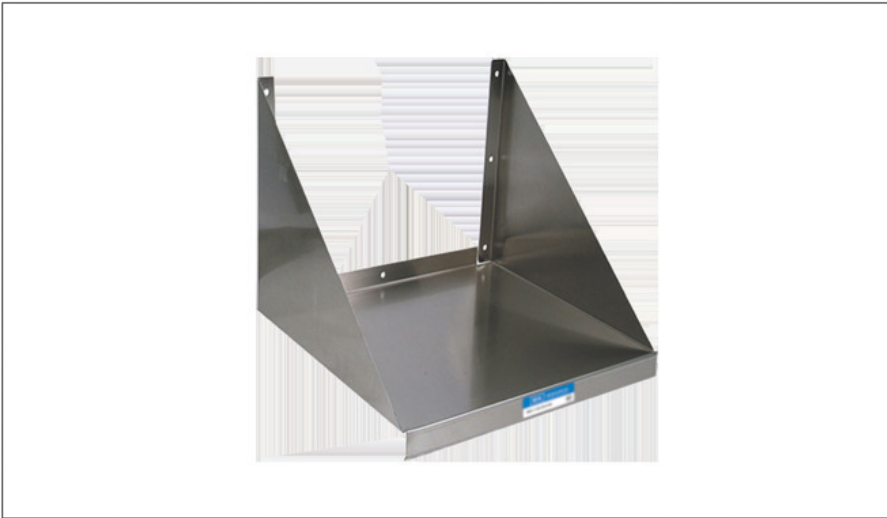

BK RESOURCES

752313 - Shelf Microwave Wall Mount 24 X24 X S/O