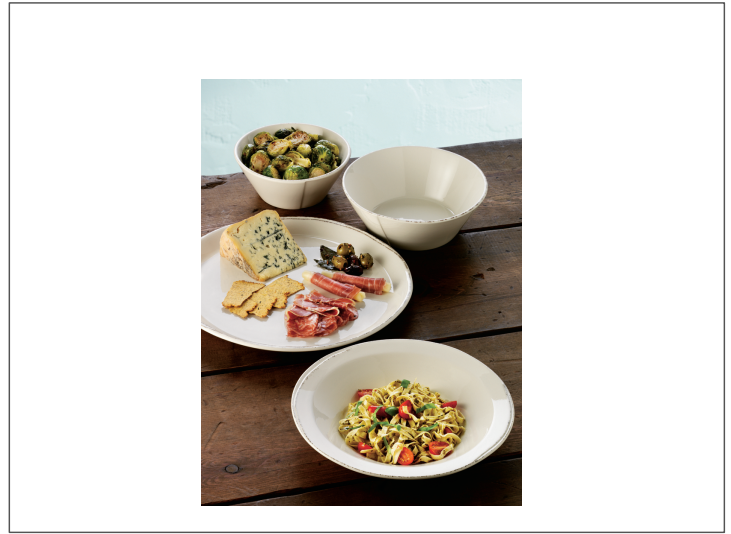

# 757141 - Plate, 7 7/8" Dia., Round, Medium R S/O

Celebrate farm to table with rustic, organically shaped FARMHOUSE dinnerware. Porcelain. Hand decorated rim adds handmade look. Fully vitrified to prevent moisture and odor absorption, increasing service life. Polished foot helps prevent surface scratches when stacked. Back stamp with item number for easy identification a...

### 757141 - Plate, 7 7/8" Dia., Round, Medium R S/O

Celebrate farm to table with rustic, organically shaped FARMHOUSE dinnerware. Porcelain. Hand decorated rim adds handmade look. Fully vitrified to prevent moisture and odor absorption, increasing service life. Polished foot helps prevent surface scratches when stacked. Back stamp with item number for easy identification a...