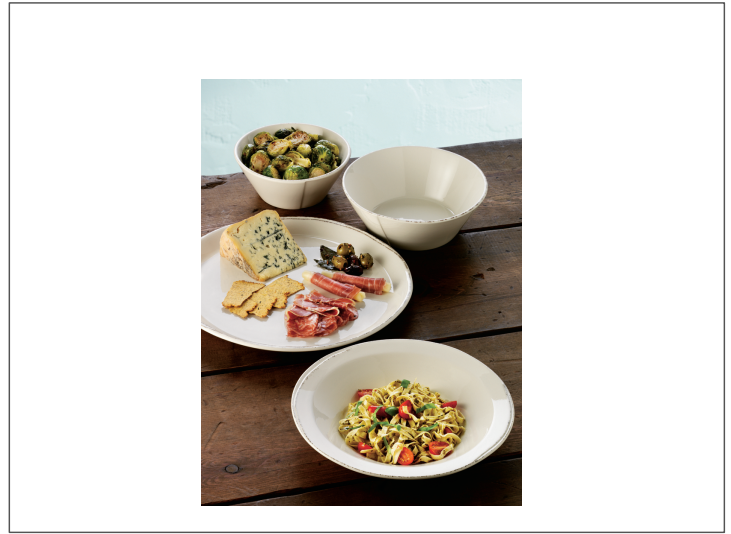

**WORLD TABLEWARE****757142 - Plate, 10 1/2" Dia., Round, Medium S/O**

Celebrate farm to table with rustic, organically shaped FARMHOUSE dinnerware. Porcelain. Hand decorated rim adds handmade look. Fully vitrified to prevent moisture and odor absorption, increasing service life. Polished foot helps prevent surface scratches when stacked. Back stamp with item number for easy identification a...

Long Description

Benefits

Product Specifications

Storage & Usage

Store in Dry Location

Brand	Manufacturer	Product Category
WORLD TABLEWARE	FELLERS/SPECIAL ORDER	Disposable Trays, Bases & Pans

MFG #	SPC #	GTIN	Pack	Pack Desc.
FH-603	757142	10663114357551	12	1/12 CT

WORLD TABLEWARE

757142 - Plate, 10 1/2" Dia., Round, Medium S/O

Celebrate farm to table with rustic, organically shaped FARMHOUSE dinnerware. Porcelain. Hand decorated rim adds handmade look. Fully vitrified to prevent moisture and odor absorption, increasing service life. Polished foot helps prevent surface scratches when stacked. Back stamp with item number for easy identification a...