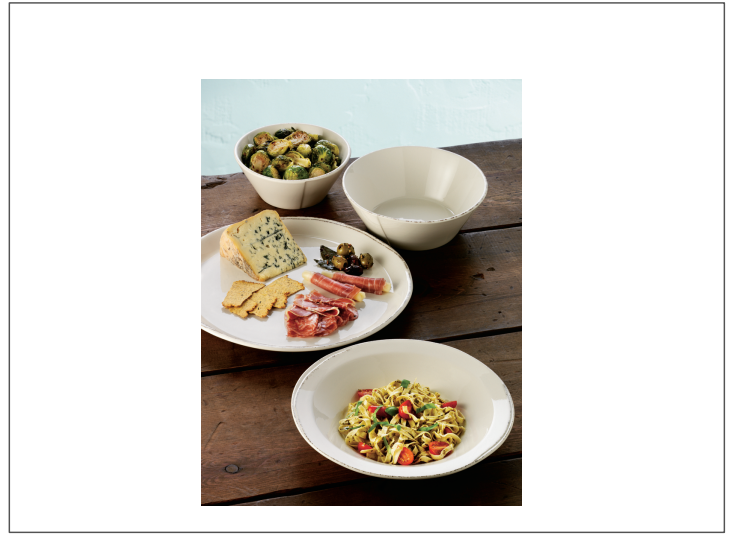

**WORLD TABLEWARE****757142 - Plate, 10 1/2" Dia., Round, Medium S/O**

Celebrate farm to table with rustic, organically shaped FARMHOUSE dinnerware. Porcelain. Hand decorated rim adds handmade look. Fully vitrified to prevent moisture and odor absorption, increasing service life. Polished foot helps prevent surface scratches when stacked. Back stamp with item number for easy identification a...

[✎ Long Description](#)**Benefits**[✎ Product Specifications](#)**Storage & Usage**

Store in Dry Location

Brand	Manufacturer	Product Category
WORLD TABLEWARE	FELLERS/SPECIAL ORDER	Disposable Trays, Bases & Pans

WORLD TABLEWARE

757142 - Plate, 10 1/2" Dia., Round, Medium S/O

Celebrate farm to table with rustic, organically shaped FARMHOUSE dinnerware. Porcelain. Hand decorated rim adds handmade look. Fully vitrified to prevent moisture and odor absorption, increasing service life. Polished foot helps prevent surface scratches when stacked. Back stamp with item number for easy identification a...