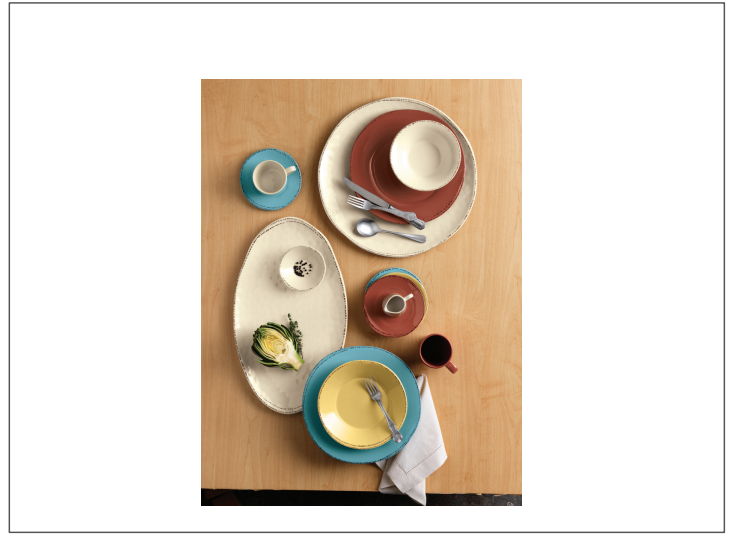

WORLD TABLEWARE

780508 - Platter China Oval Wide Rim Crm Wht S/O

Celebrate farm to table with rustic, organically shaped FARMHOUSE dinnerware. Porcelain. Hand decorated rim adds handmade look. Fully vitrified to prevent moisture and odor absorption, increasing service life. Polished foot helps prevent surface scratches when stacked. Back stamp with item number for easy identification a...

Long Description

Benefits

Product Specifications

Storage & Usage

Store in Dry Location

Brand	Manufacturer	Product Category
WORLD TABLEWARE	FELLERS/SPECIAL ORDER	Equipment & Supplies

MFG #	SPC #	GTIN	Pack	Pack Desc.
	780508	10663114351948	12	1/12 CT