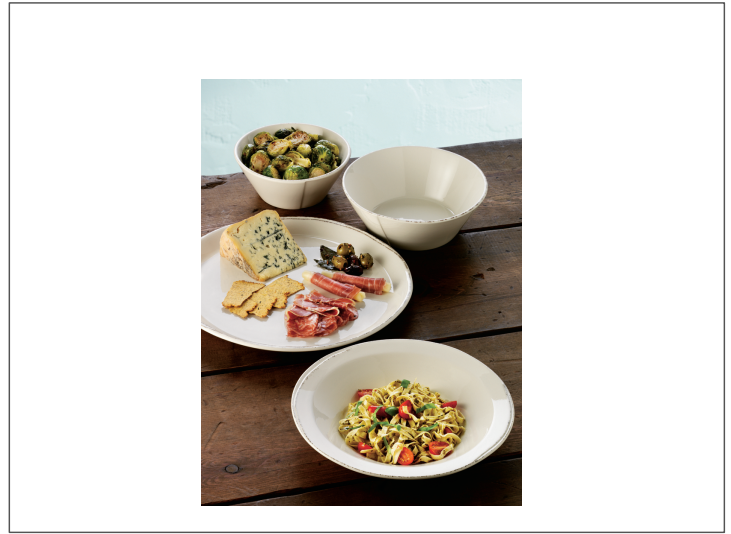

# 780524 - Bowl Serving Round Crm White 30 Oz S/O

Celebrate farm to table with rustic, organically shaped FARMHOUSE dinnerware. Porcelain. Hand decorated rim adds handmade look. Fully vitrified to prevent moisture and odor absorption, increasing service life. Polished foot helps prevent surface scratches when stacked. Back stamp with item number for easy identification a...

### 780524 - Bowl Serving Round Crm White 30 Oz S/O

Celebrate farm to table with rustic, organically shaped FARMHOUSE dinnerware. Porcelain. Hand decorated rim adds handmade look. Fully vitrified to prevent moisture and odor absorption, increasing service life. Polished foot helps prevent surface scratches when stacked. Back stamp with item number for easy identification a...