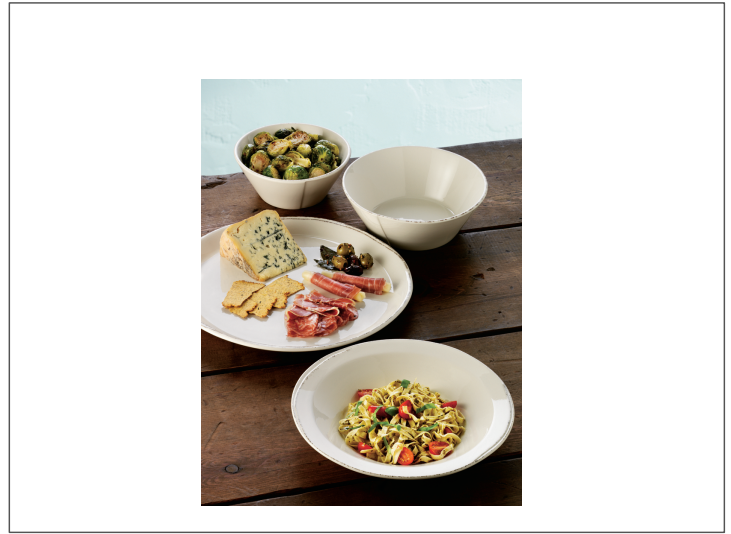

WORLD TABLEWARE

780525 - Bowl Pasta Crm White 11" Rnd 30 Oz S/O

Celebrate farm to table with rustic, organically shaped FARMHOUSE dinnerware. Porcelain. Hand decorated rim adds handmade look. Fully vitrified to prevent moisture and odor absorption, increasing service life. Polished foot helps prevent surface scratches when stacked. Back stamp with item number for easy identification a...

Long Description

Benefits

Product Specifications

Storage & Usage

Store in Dry Location

Brand	Manufacturer	Product Category
WORLD TABLEWARE	FELLERS/SPECIAL ORDER	China

MFG #	SPC #	GTIN	Pack	Pack Desc.
FH-525	780525	10663114353836	12	1/12 CT