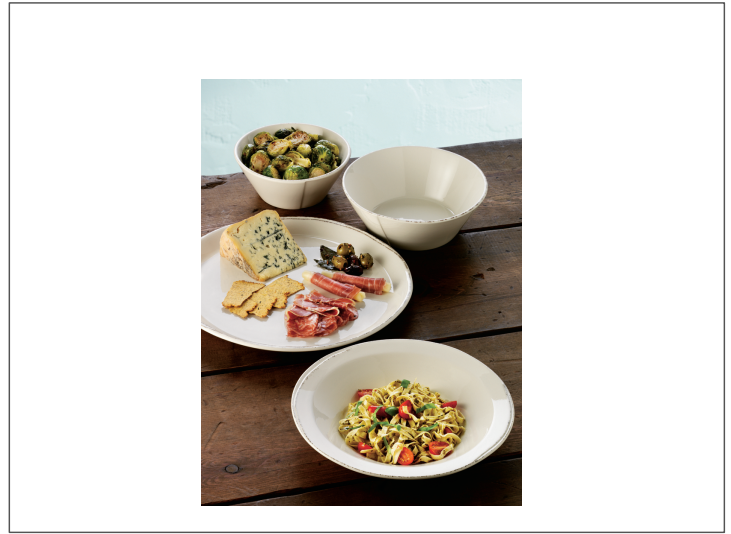

WORLD TABLEWARE

780604 - Plate 12" Rnd Med Rim Cream White S/O

Celebrate farm to table with rustic, organically shaped FARMHOUSE dinnerware. Porcelain. Hand decorated rim adds handmade look. Fully vitrified to prevent moisture and odor absorption, increasing service life. Polished foot helps prevent surface scratches when stacked. Back stamp with item number for easy identification a...

Long Description

Benefits

Product Specifications

Storage & Usage

Store in Dry Location

Brand	Manufacturer	Product Category
WORLD TABLEWARE	FELLERS/SPECIAL ORDER	Equipment & Supplies

MFG #	SPC #	GTIN	Pack	Pack Desc.
FH-604	780604	10663114357568	12	1/12 CT